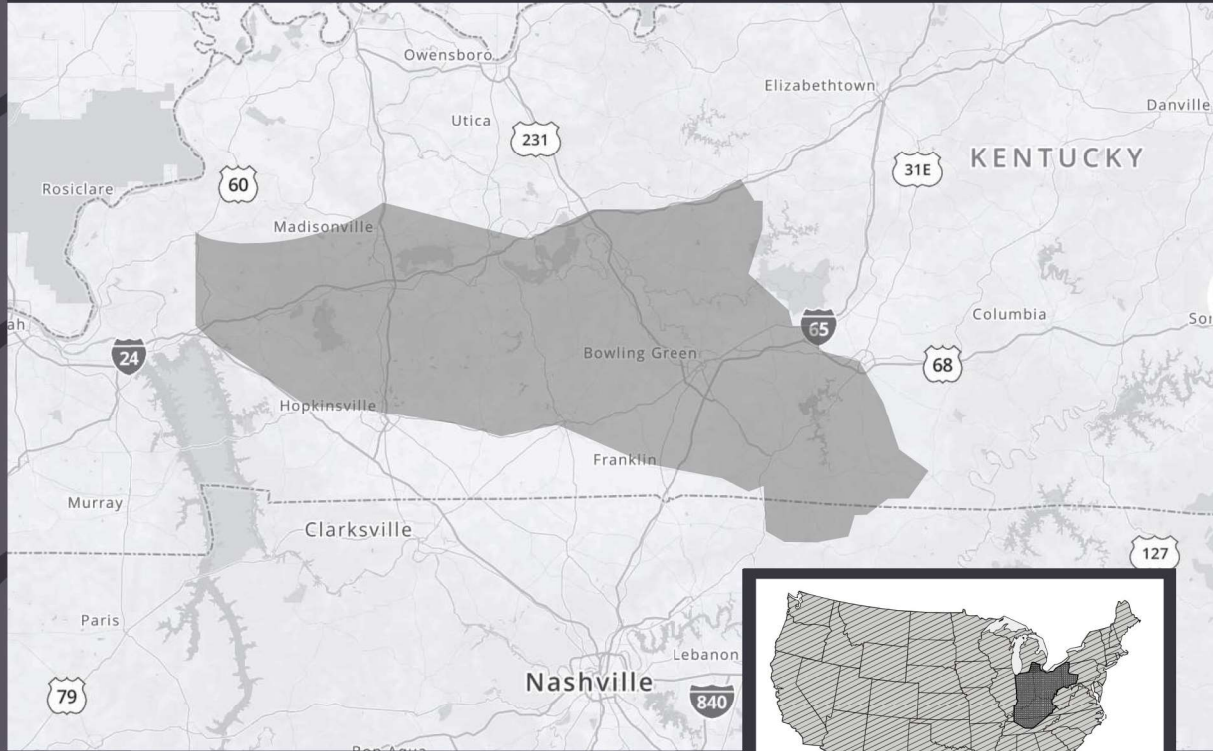

Klosterman Baking Company

BOWLING GREEN, KY

Depot Area of Distribution

771 Brownslock Rd., Bowling Green, KY 42101

FRESH SERVICE AREA

5 Deliveries Per Week

(M, T, TH, F, SA,)

24/7 Emergency Service

- Cincinnati, OH
- Mason, OH
- Dayton, OH
- Columbus, OH
- Toledo, OH
- Lexington, KY
- Louisville, KY
- Indianapolis, IN
- Nashville, TN

4 Deliveries Per Week

(M, T, TH, SA)

24/7 Emergency Service

- Bowling Green, KY
- Evansville, IN
- Northern, IN
- Pittsburgh, PA

Service Areas

NORTH

Average of 50 miles away

Northernmost cities include: Leitchfield, KY and Central City, KY

SOUTH

Average of 40 miles away

Southernmost cities include: Lafayette, TN and Franklin, KY

EAST

Average of 46 miles away

Easternmost cities include: Tompkinsville, KY and Glasgow, KY

WEST

Average of 120 miles away

Westernmost cities include: Eddyville, KY and Marion, KY

klostermanbakery.com

1.877.301.1004 | info@klostermanbakery.com