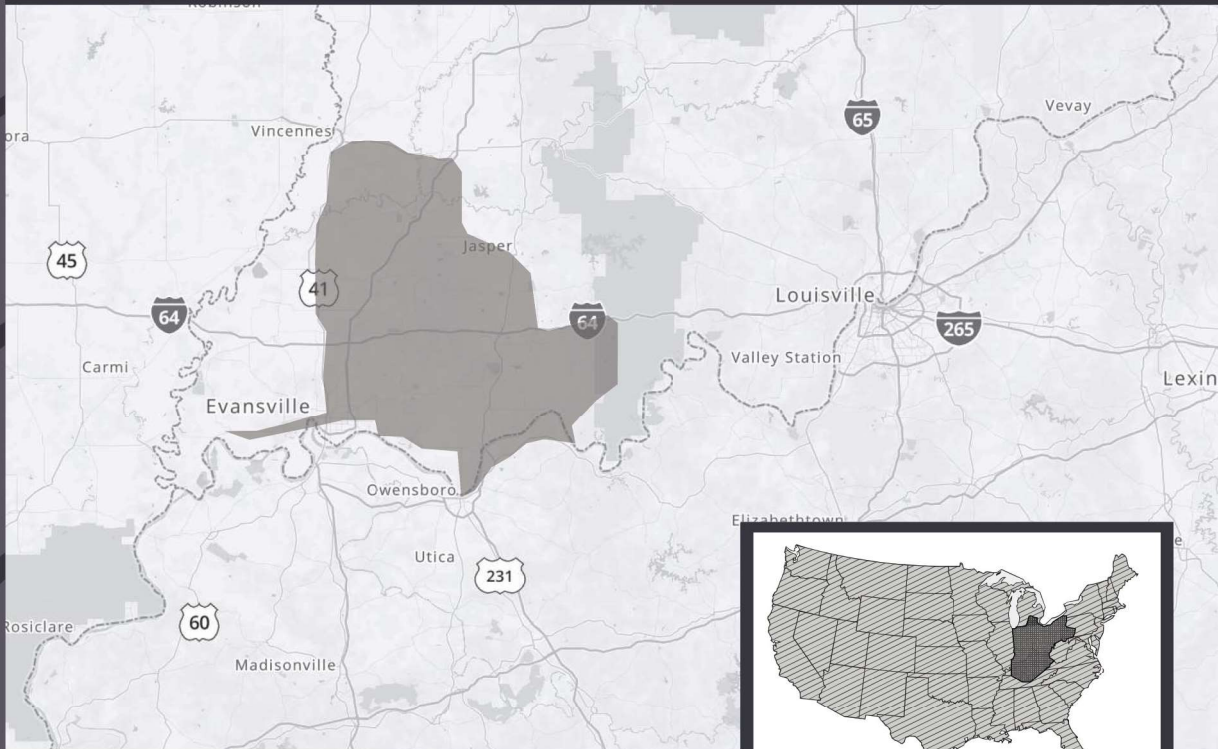

Klosterman Baking Company

EVANSVILLE, IN

Depot Area of Distribution

2460 Eastside Park Rd., Evansville, IN 47715

FRESH SERVICE AREA

5 Deliveries Per Week

(M, T, TH, F, SA,)

24/7 Emergency Service

- Cincinnati, OH
- Mason, OH
- Dayton, OH
- Columbus, OH
- Toledo, OH
- Lexington, KY
- Louisville, KY
- Indianapolis, IN
- Nashville, TN

4 Deliveries Per Week

(M, T, TH, SA)

24/7 Emergency Service

- Bowling Green, KY
- Evansville, IN
- Northern, IN
- Pittsburgh, PA

Service Areas

NORTH

Average of 70 miles away

Northernmost cities include: Vincennes, IN and Princeton, IN

SOUTH

Average of 35 miles away

Southernmost city: Owensboro, KY

EAST

Average of 58 miles away

Easternmost cities include: Branchville, IN; Jasper, IN and Tell City, IN

WEST

Average of 25 miles away

Westernmost city: Mount Vernon, IN

klostermanbakery.com

1.877.301.1004 | info@klostermanbakery.com