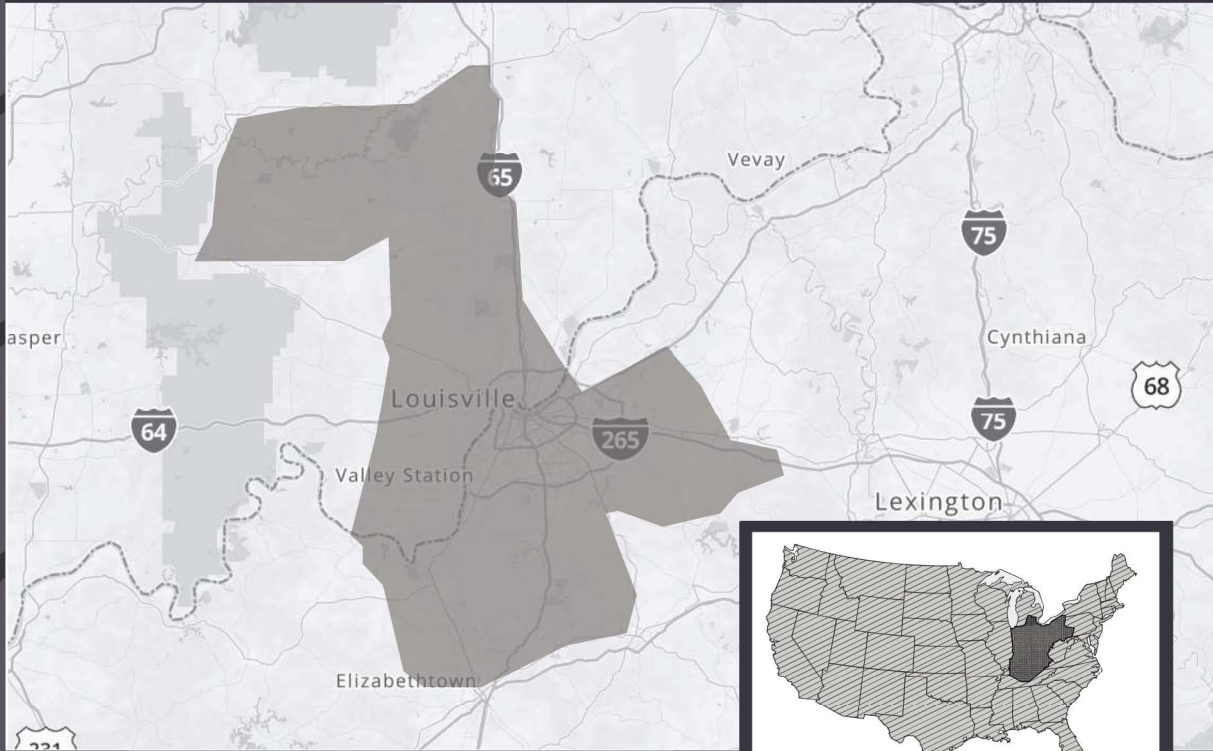

Klosterman Baking Company

LOUISVILLE, KY

Depot Area of Distribution

3435 Seventh St., Louisville, KY 40216

FRESH SERVICE AREA

5 Deliveries Per Week

(M, T, TH, F, SA,)

24/7 Emergency Service

- Cincinnati, OH
- Mason, OH
- Dayton, OH
- Columbus, OH
- Toledo, OH
- Lexington, KY
- Louisville, KY
- Indianapolis, IN
- Nashville, TN

4 Deliveries Per Week

(M, T, TH, SA)

24/7 Emergency Service

- Bowling Green, KY
- Evansville, IN
- Northern, IN
- Pittsburgh, PA

FRESH **FROZEN**

Service Areas

NORTH

Average of 45 miles away

Northernmost cities include: Seymour, IN; French Lick, IN and Bedford, IN

SOUTH

Average of 40 miles away

Southernmost cities include: Elizabethtown, KY; Bardstown, KY and Scottsburg, IN

EAST

Average of 28 miles away

Easternmost cities include: Waddy, KY; La Grange, KY and Mt. Washington, KY

WEST

Average of 28 miles away

Westernmost cities include: Corydon, KY; Radcliff, KY and Salem, IN

klostermanbakery.com