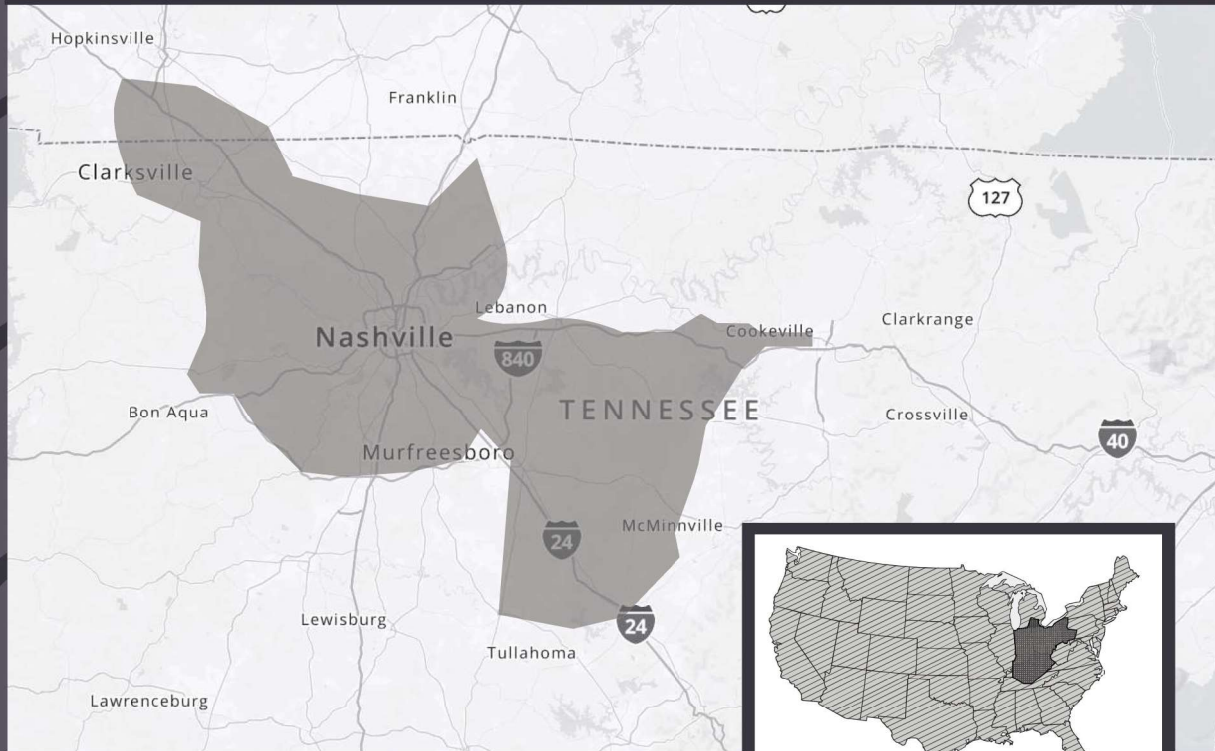

# NASHVILLE, TN

## Depot Area of Distribution

746 Douglas Ave., Nashville, TN 37207

### Service Areas

#### EAST

*Average of 50 miles away*

Easternmost cities include: Cookeville TN; Mount Juliet, TN; Lebanon, TN; Gordonsville, TN and Smithville, TN