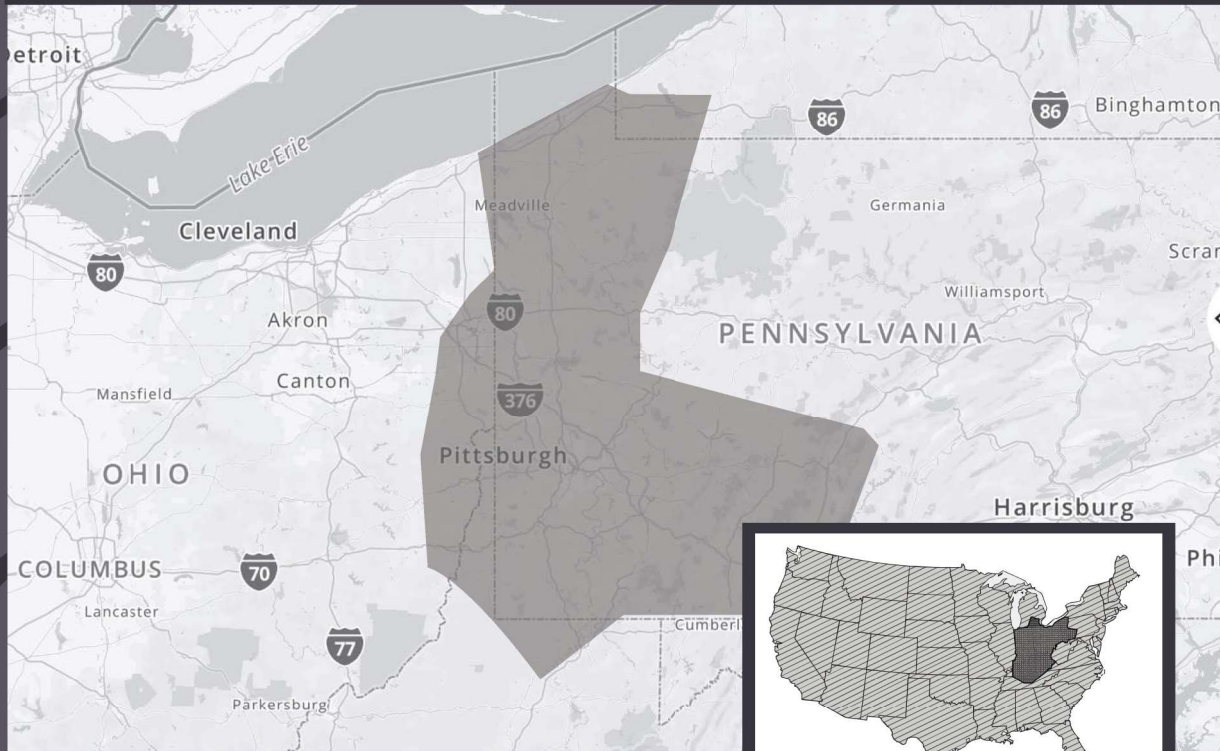

Klosterman Baking Company

PITTSBURGH, PA

Depot Area of Distribution

98 Vanadium Rd., Bridgeville, PA 15017

FRESH SERVICE AREA

5 Deliveries Per Week

(M, T, TH, F, SA,)

24/7 Emergency Service

- Cincinnati, OH
- Mason, OH
- Dayton, OH
- Columbus, OH
- Toledo, OH
- Lexington, KY
- Louisville, KY
- Indianapolis, IN
- Nashville, TN

4 Deliveries Per Week

(M, T, TH, SA)

24/7 Emergency Service

- Bowling Green, KY
- Evansville, IN
- Northern, IN
- Pittsburgh, PA

Service Areas

NORTH

Average of 130 miles away

Northernmost cities include: Erie, PA; Jamestown, NY and Meadville, PA

SOUTH

Average of 40 miles away

Southernmost cities include: Morgantown, WV;
Washington, PA and Uniontown, PA

EAST

Average of 70 miles away

Easternmost cities include: Altoona, PA; Johnston, PA
and Somerset, PA

WEST

Average of 50 miles away

Westernmost cities include: Wheeling, WV; Sharon, PA;
and Youngstown, OH

KLOSTERMAN
SINCE
1892
BAKING CO.